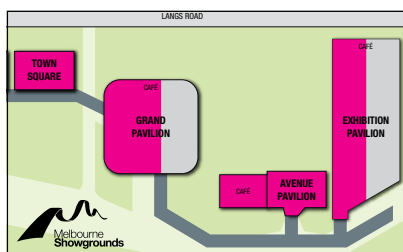

RE-FRESH YOUR STORE

**VISIT S I C SWISS IMPORT CORPORATION AT STAND E2501
MELBOURNE SHOWGROUNDS
PHONE: 08 9364 7902**

MELBOURNE EXHIBITION CENTRE
1 Convention Centre Place, Southwharf, VIC
(Entry off Montague Street)