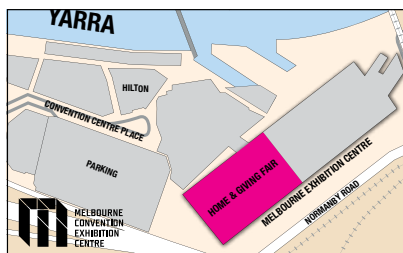

RE-FRESH YOUR STORE

**VISIT S I C SWISS IMPORT CORPORATION AT STAND E2501
MELBOURNE SHOWGROUNDS
PHONE: 08 9364 7902**

MELBOURNE EXHIBITION CENTRE
1 Convention Centre Place, Southwharf, VIC
(Entry off Montague Street)